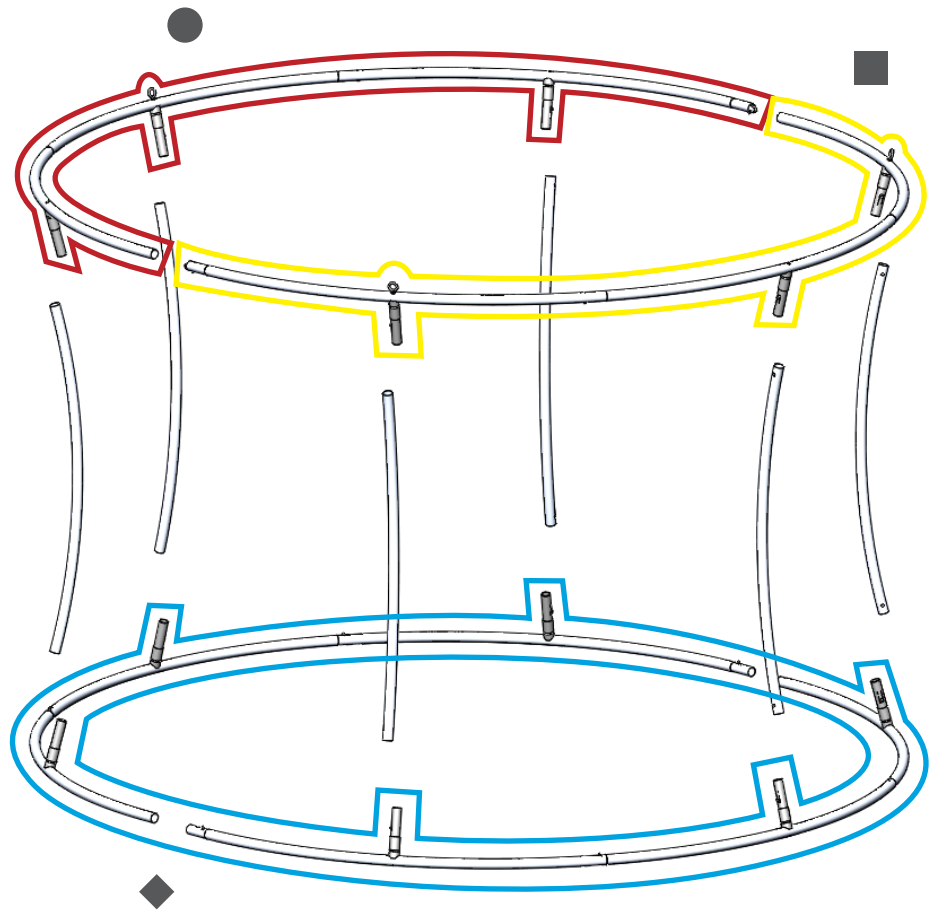

ESS-RNG-0804 pictured